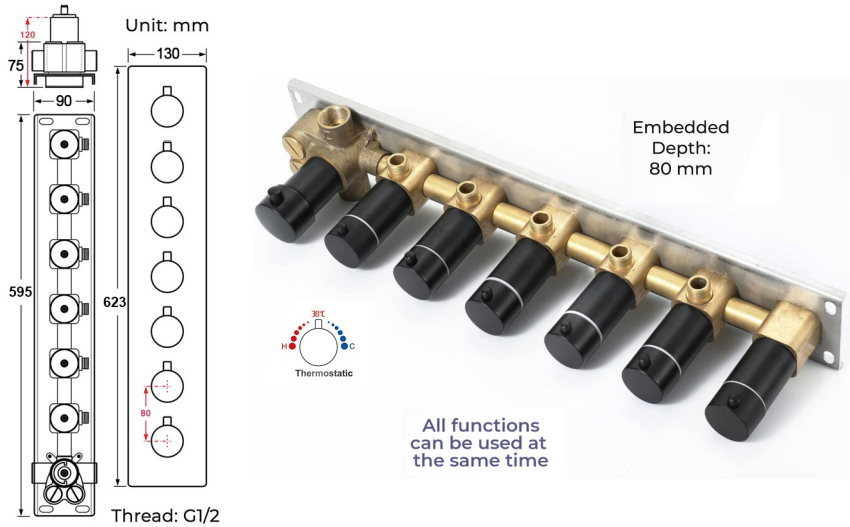

Shower Mixer

Product shown is only for installation display purpose