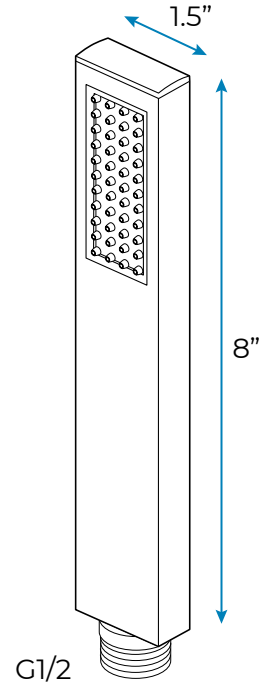

Hand Shower

Flow Rate: 2.0 GPM / 7.6 LPM