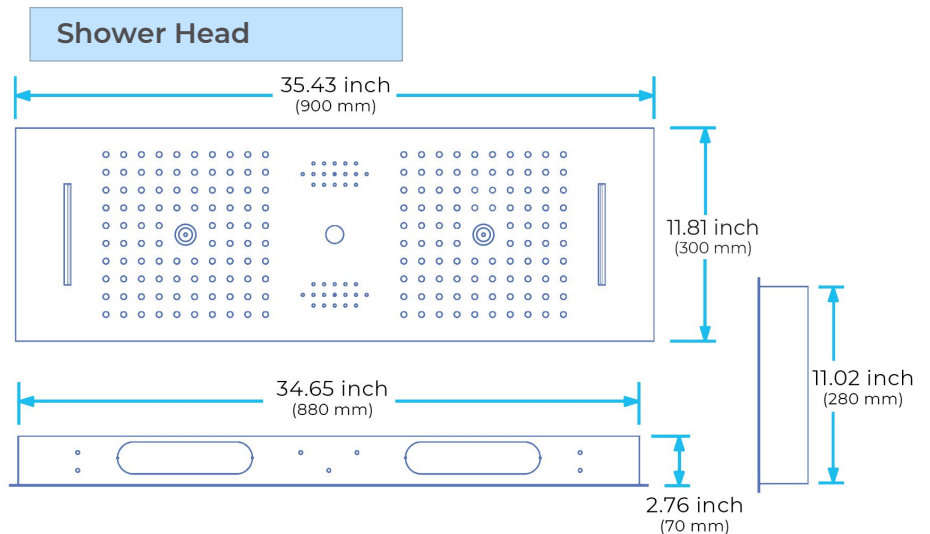

**PHONE CONTROLLED THERMOSTATIC RECESSED CEILING MOUNT MATTE BLACK MUSICAL LED RAINFALL SHOWER SYSTEM WITH JETTED BODY SPRAYS AND HAND SHOWER SPECIFICATIONS**

- Shower Panel /Hose Material: 304 Stainless Steel
- Shower Head Size: 900\*300 mm
- Showerheads Install: Embedded Ceiling Mounted
- Concealed Mixer Install: Wall-Mounted
- LED Shower Head Functions: Rainfall, Waterfall, Mist, Water Column
- Water Pressure: 0.3 MPA
- Water Flow: 16L/min~28L/min
- Shower Accessories Material: Brass
- LED Light: Need to Connect Power
- LED Light Color: 64 Color
- Shower Hose Length: 1.5M
- AC: 100-265V 50/60Hz
- Music: Need Bluetooth

## Hand Shower

Flow Rate: 2.0 GPM / 7.6 LPM

### FEATURES

- Material: Brass
- Base Plate Height: 5-1/8"
- Base Plate Width: 5-1/8"
- Jet Surface Area: 3-1/8"
- Surface Depth: 1/4"
- Adjustment Angle: 5°
- Male NPT Connection: 1/2"
- Maximum Flow Rate: 2.5 GPM (9.5L/min) max @ 80 psi