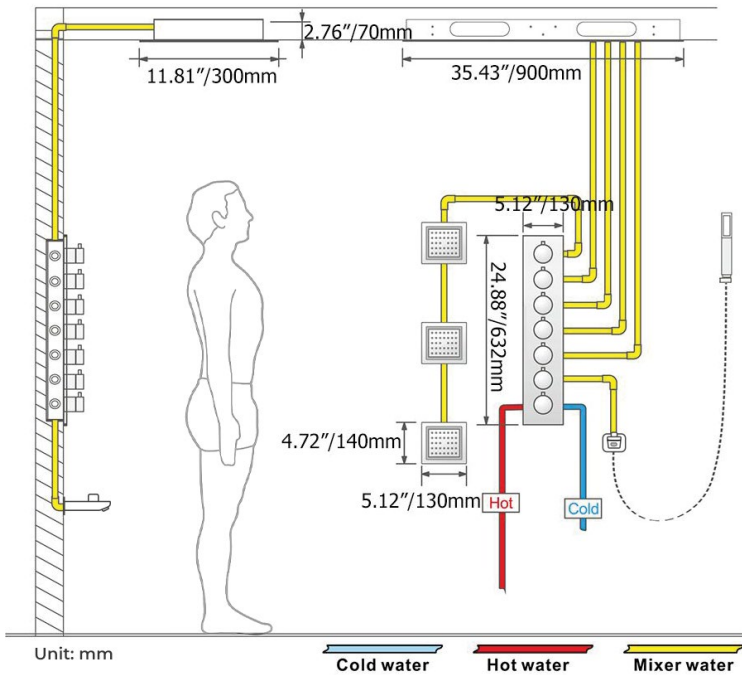

Shower Mixer Connections