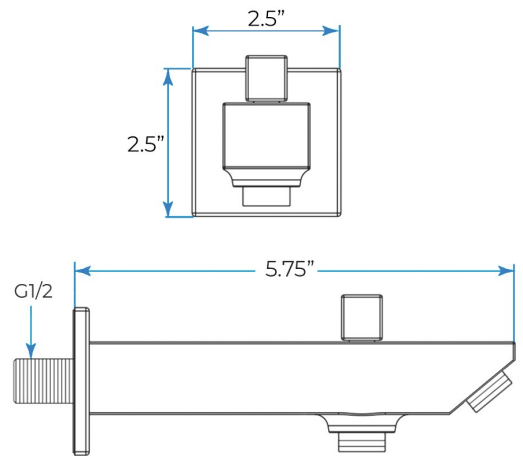

Shower Mixer

Product shown is only for installation display purpose

Hand Shower

Flow Rate: 2.0 GPM / 7.6 LPM

Shower Mixer Connections

Spout

Body Jet

FEATURES

- Material: Brass
- Base Plate Height: 5-1/8"
- Base Plate Width: 5-1/8"
- Jet Surface Area: 3-1/8"
- Surface Depth: 1/4"
- Adjustment Angle: 5°
- Male NPT Connection: 1/2"
- Maximum Flow Rate: 2.5 GPM (9.5L/min) max @ 80 psi