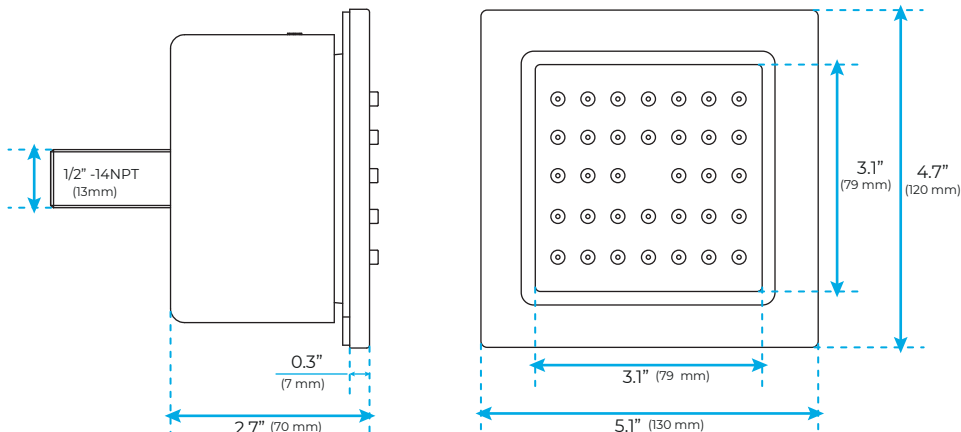

**PHONE CONTROLLED THERMOSTATIC RECESSED CEILING MOUNT MATTE BLACK MUSICAL LED RAINFALL SHOWER SYSTEM WITH JETTED BODY SPRAYS AND HAND SHOWER SPECIFICATIONS**

- Shower Panel /Hose Material: 304 Stainless Steel
- Shower Head Size: 900\*300 mm
- Showerheads Install: Embedded Ceiling Mounted
- Concealed Mixer Install: Wall-Mounted
- LED Shower Head Functions: Rainfall, Waterfall, Mist, Water Column
- Water Pressure: 0.3 MPA
- Water Flow: 16L/min~28L/min
- Shower Accessories Material: Brass
- LED Light: Need to Connect Power
- LED Light Color: 64 Color
- Shower Hose Length: 1.5M
- AC: 100-265V 50/60Hz
- Music: Need Bluetooth

## Hand Shower

Flow Rate: 2.0 GPM / 7.6 LPM

### FEATURES

- Material: Brass
- Base Plate Height: 5-1/8"
- Base Plate Width: 5-1/8"
- Jet Surface Area: 3-1/8"
- Surface Depth: 1/4"
- Adjustment Angle: 5°
- Male NPT Connection: 1/2"
- Maximum Flow Rate: 2.5 GPM (9.5L/min) max @ 80 psi